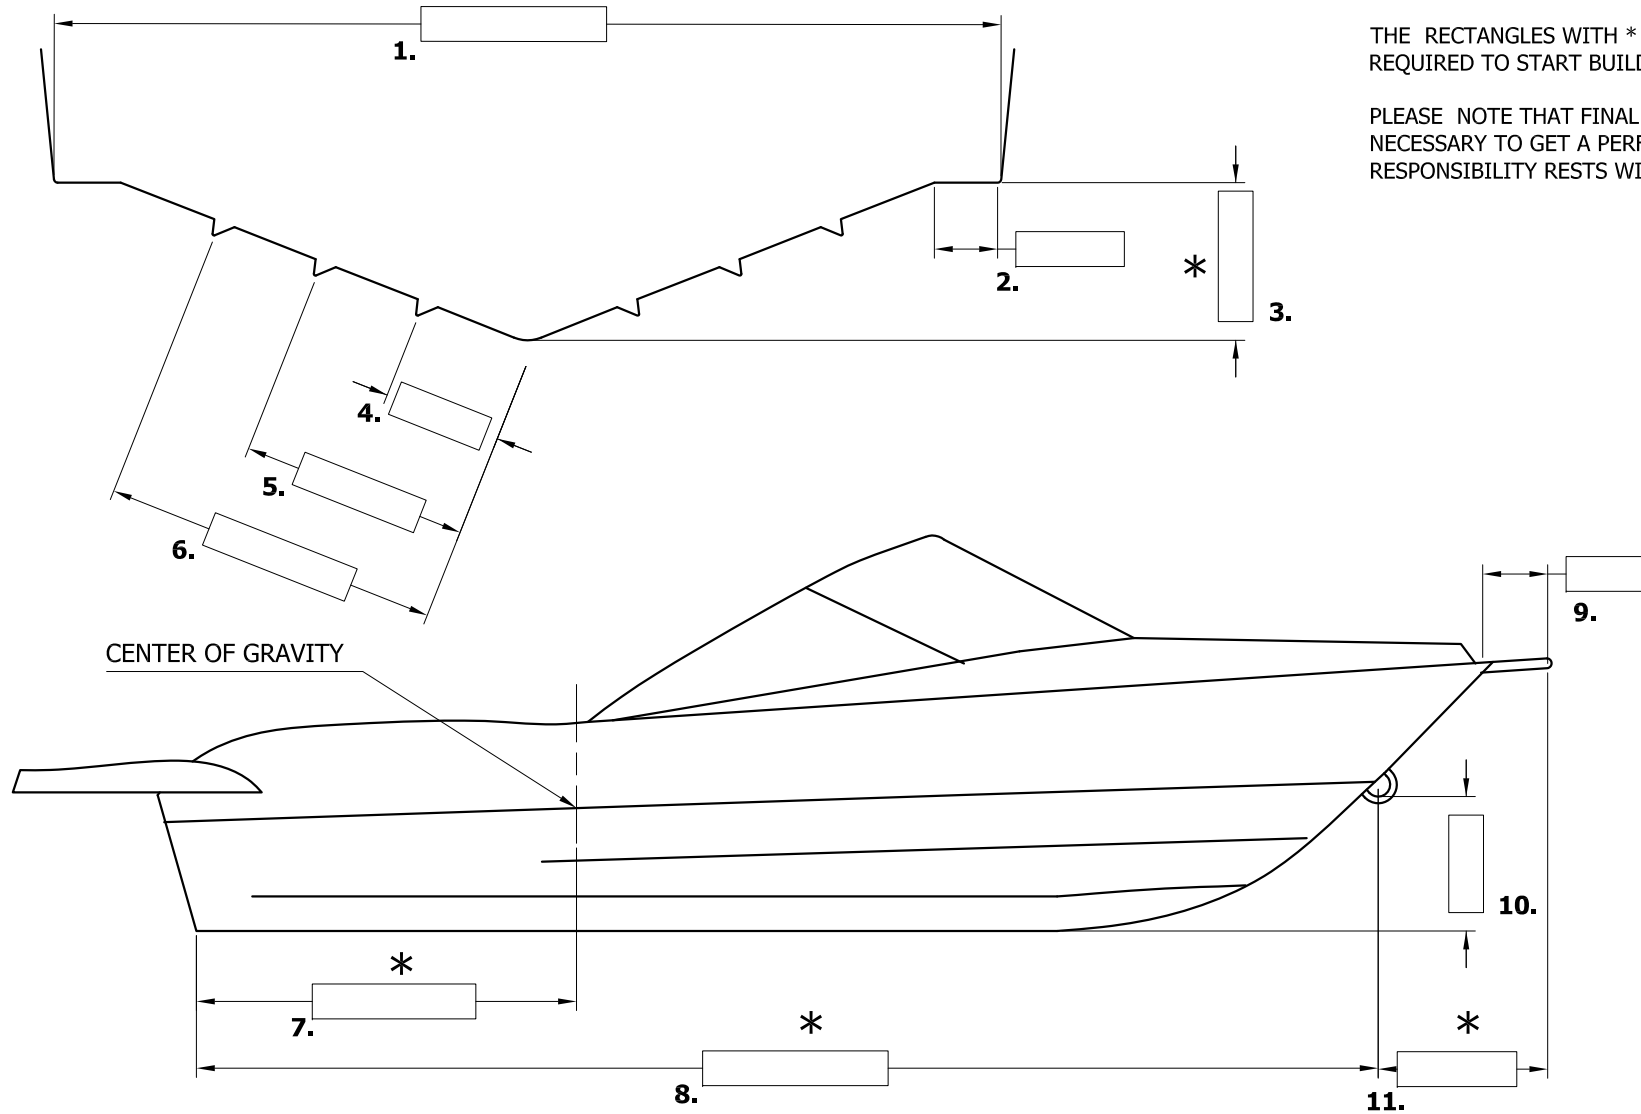

THE RECTANGLES WITH \* ARE THE BASIC DIMENSIONS REQUIRED TO START BUILDING THE TRAILER.

PLEASE NOTE THAT FINAL ADJUSTMENTS WILL BE NECESSARY TO GET A PERFECT FIT. THIS RESPONSIBILITY RESTS WITH THE OWNER/BUYER.

UNIT OF DIMENSIONS :  (MM, CM, MT)